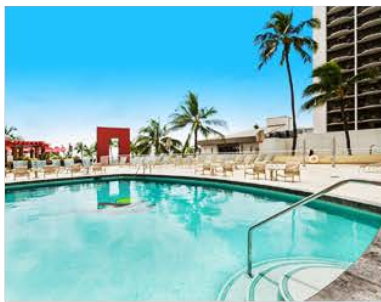

REGION 3/4 CONFERENCE – 11/3/17 TO 11/4/17

“E KOMO MAI” (WELCOME)! FMA Chapter 19 invites you all to attend the 2017 Region 3/4 Conference at the Aston Waikiki Beach located directly across from the world famous Waikiki Beach. Come and experience the regional cuisine and excitement that Hawaii has to offer.

Partial ocean view rooms have been blocked at $145 per night. Reservations can be made using the attached form. Room rates are guaranteed until October 2, 2017. If you plan to stay longer or come early, the hotel has extended the room rate 3 days prior to and after the conference, subject to availability.

Hotel Room	GUESTS	MAX RAX
Standard - 2d, k (264 sq. ft.)	1-2	4
Partial Ocean View - 2d, k (312 sq. ft.)	1-2	4
Partial Ocean View Deluxe - 2d, k (264 sq. ft.)	1-2	4
Ocean View - 2d, k (264 sq. ft.)	1-2	4
Ocean View Deluxe - 2d, k (264 sq. ft.)	1-2	4
Ocean View Select - 2d, k (264 sq. ft.)	1-2	4
Oceanfront - 2d, k (324 sq. ft.)	1-2	4
Oceanfront Select - 2d, k (324 sq. ft.)	1-2	4
Partial Ocean View - 2d/sb, 1k/b (514 sq. ft.)	1-2	4
Ocean View - 1k/sb (430 sq. ft.)	1-2	4
1-Bdrm/1-Bath Suite		

Hotel Room Suite
Floor plans are representations only and may not reflect actual layouts.

WAIKIKI BEACH HOTEL

Located across the street from world-famous Waikiki Beach, this is one of Waikiki's hotspots. This contemporary, full-service hotel in Waikiki features a modern Hawaiian beach theme, with fun and unique decor. Experience Hawaii regional cuisine and nightly live entertainment at Tiki's Grill & Bar.

HOT SELLING TIPS

- Prime location
- Directly across from Waikiki Beach
- Oceanfront rooms offer unobstructed panoramic views of Waikiki Beach
- Select rooms offer spectacular views & added amenities
- Sightseeing buses conveniently pick up in front of the hotel
- On-site restaurants: Tiki's Grill & Bar, Wolfgang Puck Express, Jamba Juice, Subway and Cookie Corner
- 85% of the rooms offer full or partial ocean views
- Heated swimming pool
- Children 17 and under stay free when using existing bedding

2570 Kalakaua Avenue
Waikiki, Oahu 96815
Phone: 866.774.2924 or
800.877.7666 (property direct)
AstonWaikikiBeach.com
/WaikikiBeachHotel